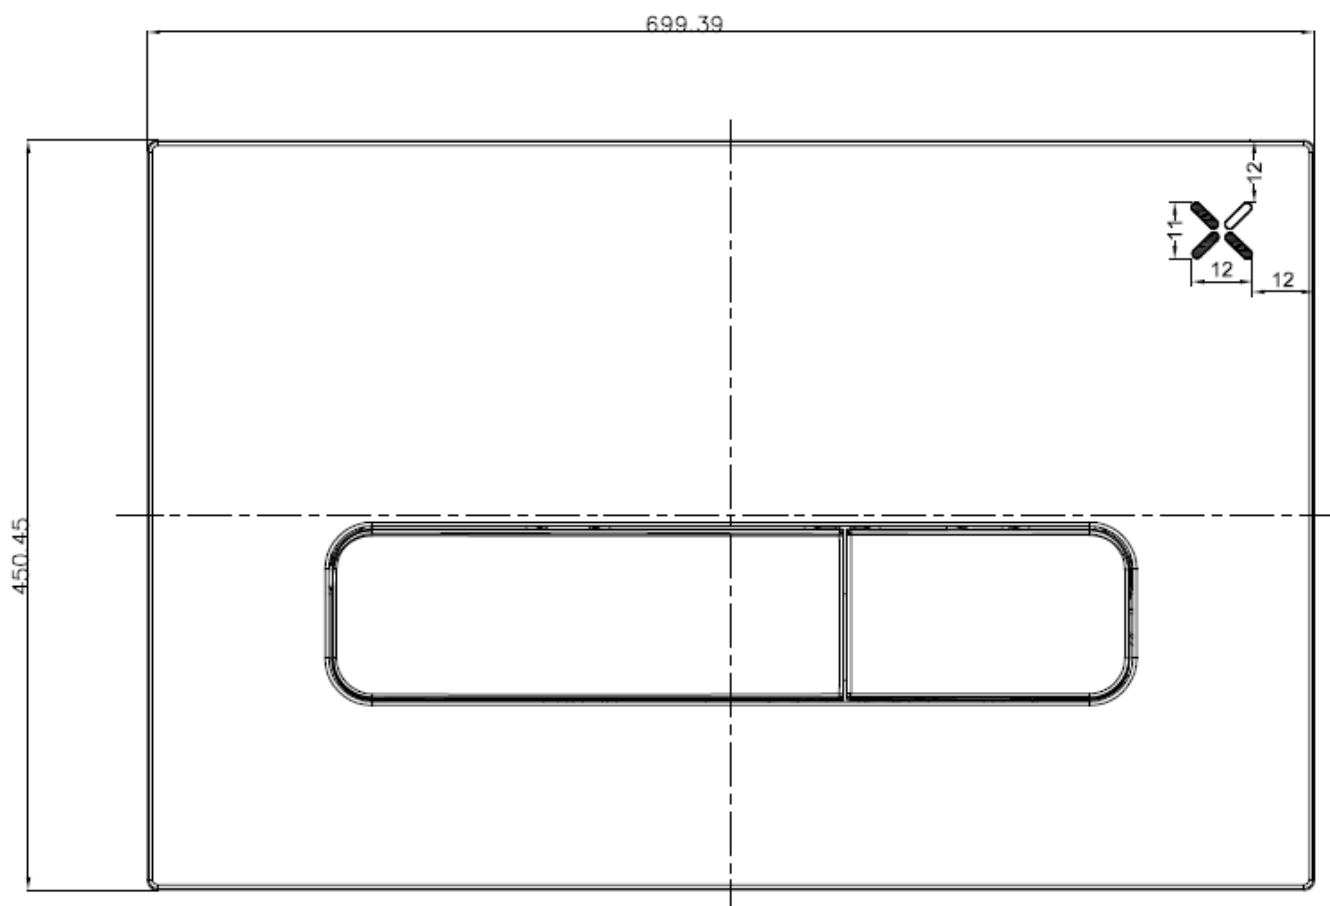

Measurements in millimetres mm
Information updated January 2016
Tel 0345 873 8840

bauhaus[™]

ATOLL Decorative Plate Chrome

USE WITH ALL + FRAMES AND WCC CONCEALED CISTERNS

ATFLUSHC